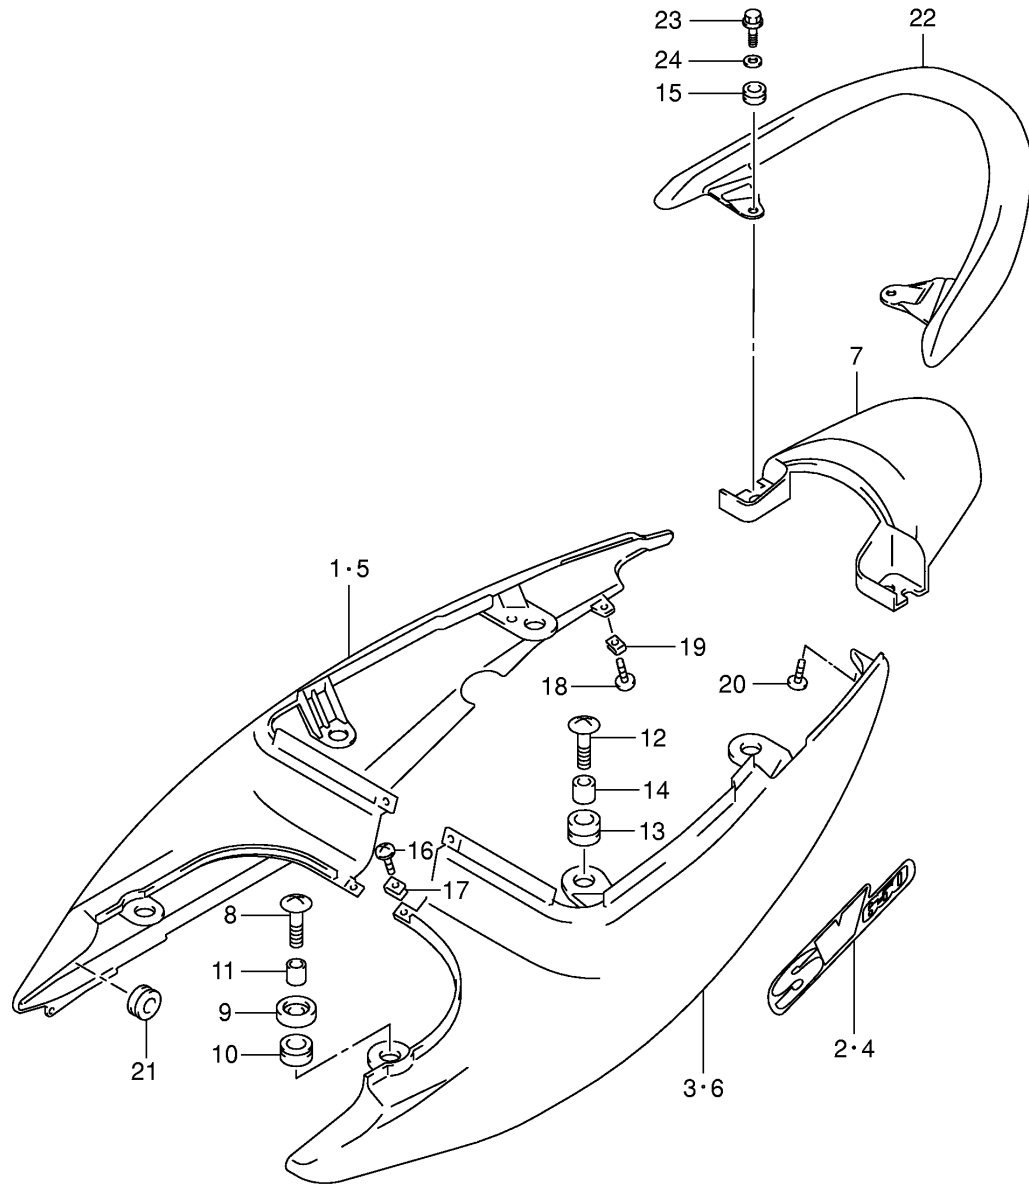

SV650Y E02_044B
LABEL

Ref No	Part No	Description
1	45100-19F50-W05	Seat Assy (black)
2	45149-31300	• Cushion
3	09321-10002	• Cushion
4	09106-06064	Bolt (6x18)
5	45220-20A01	Bracket, Seat Support Rear
6	02122-06303	Screw
7	45300-19F50-W05	Seat Assy,pillion (black)
8	09321-10011	• Cushion
9	95700-14810	Lock Set, Seat
10	45289-11F00	Plate, Seat Lock
11	45280-38400	Cable, Seat Lock
12	45288-14F00	Guide, Seat Lock Cable